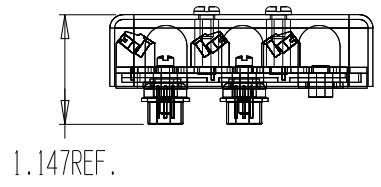

Part # FCBB-K6K2
KINETIX 6000 BREAKOUT BOARD

DEDICATED TO THE ADVANCEMENT
OF PRODUCT DEVELOPMENT FOR OUR
CUSTOMER'S FUTURE NEEDS.

INQUIRE ABOUT OTHER FLEX-CABLE
PRODUCTS AT 1-800-245-3539 / www.flexcable.com