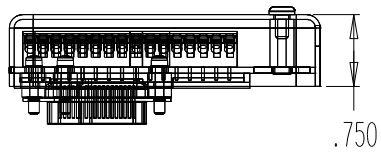

Part # FCBB-K6K2
KINETIX 6000 BREAKOUT BOARD

DEDICATED TO THE ADVANCEMENT
OF PRODUCT DEVELOPMENT FOR OUR
CUSTOMER'S FUTURE NEEDS.

INQUIRE ABOUT OTHER FLEX-CABLE
PRODUCTS AT 1-800-245-3539 / www.flexcable.com