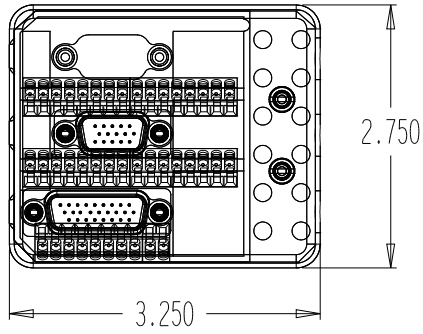

Part # FCBB-K6K2
KINETIX 6000 BREAKOUT BOARD

DEDICATED TO THE ADVANCEMENT
OF PRODUCT DEVELOPMENT FOR OUR
CUSTOMER'S FUTURE NEEDS.

INQUIRE ABOUT OTHER FLEX-CABLE
PRODUCTS AT 1-800-245-3539 / www.flexcable.com