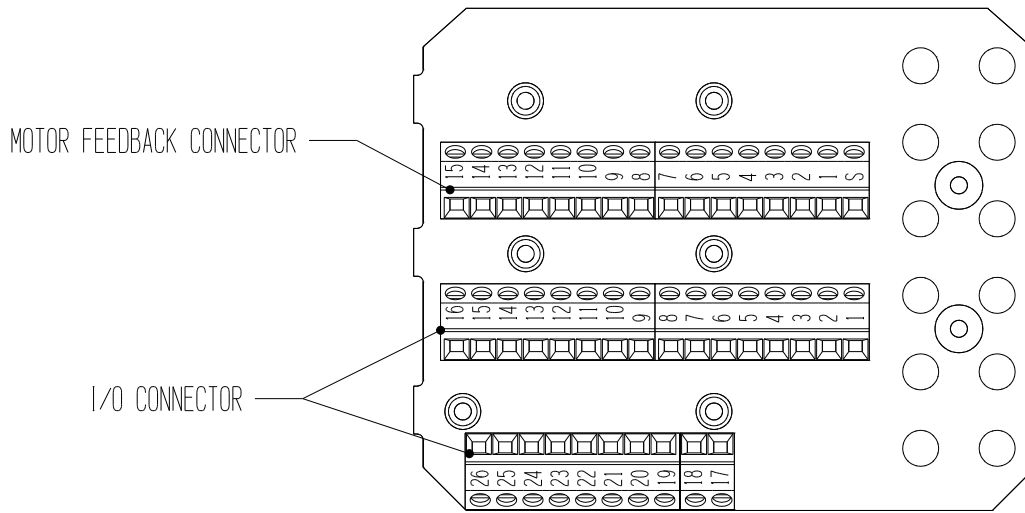

Part # FCBB-K6K2
KINETIX 6000 BREAKOUT BOARD

DEDICATED TO THE ADVANCEMENT
OF PRODUCT DEVELOPMENT FOR OUR
CUSTOMER'S FUTURE NEEDS.

INQUIRE ABOUT OTHER FLEX-CABLE
PRODUCTS AT 1-800-245-3539 / www.flexcable.com